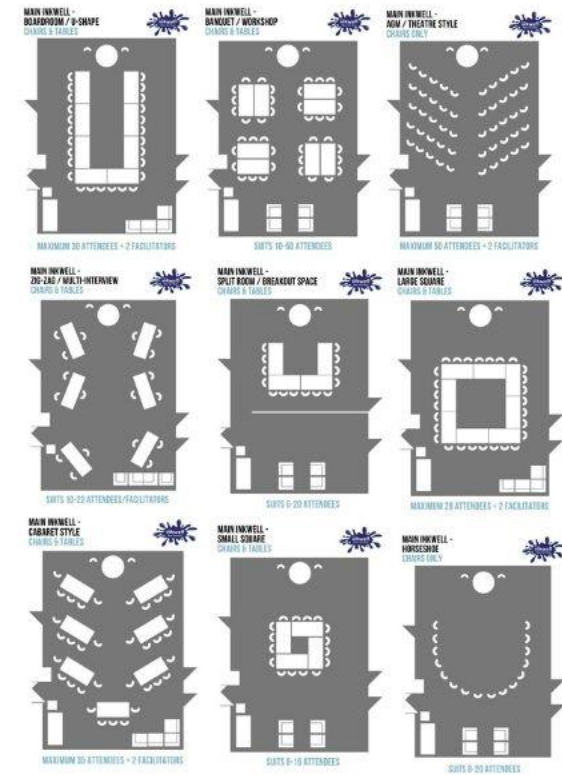

Venue Staff Guides

Setting up for a booking - Refreshments

Basic Refreshments Set Up (Pre-Booking)