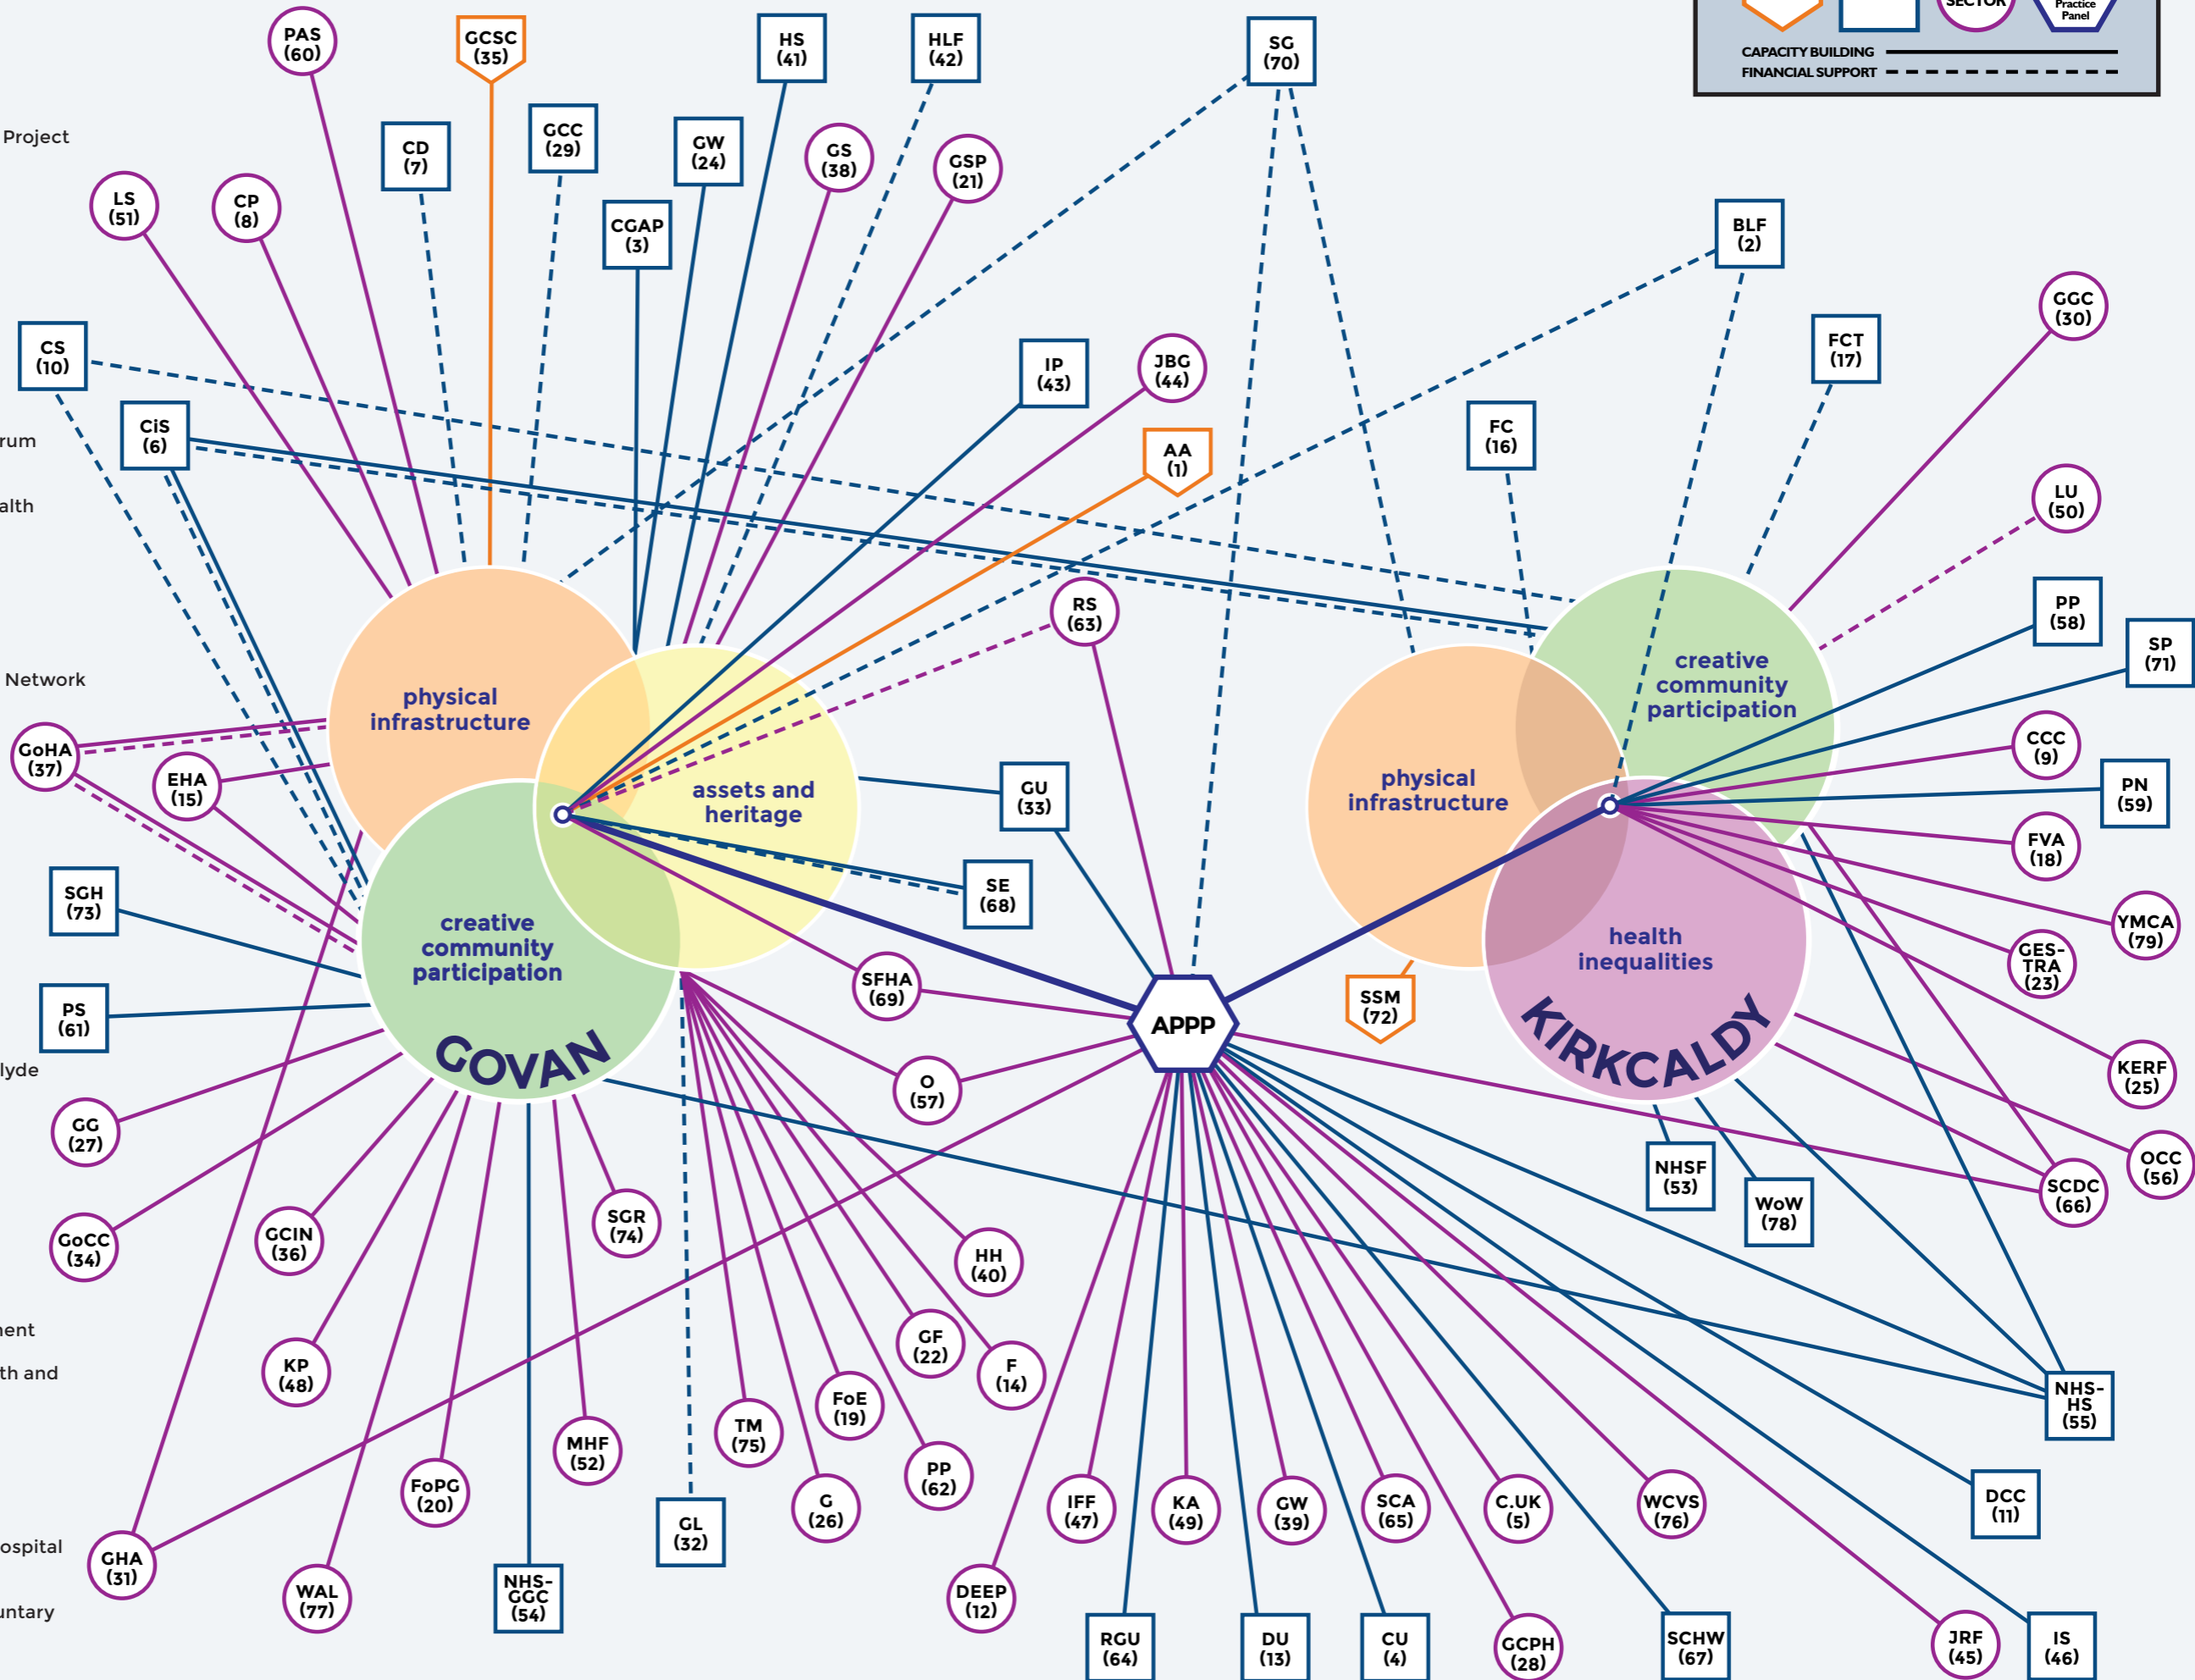

# SURF Alliance for Action Partner Investment (March 2013-December 2014)

1. AA Assemble Architects
2. BLF Big Lottery Fund.
3. CGAP Central Govan Action Plan
4. CU Caledonian University
5. C.UK Carnegie UK Trust
6. CIS Children in Scotland
7. CD City Deal (Glasgow)
8. CP City Property
9. CCC Cottage Community Centre
10. CS Creative Scotland
11. DCC Dundee City Council
12. DEEP Dredridge Environment Ecology Project
13. DU Dundee University
14. F Fablevision
15. EHA Elderpark Housing Association
16. FC Fife Council
17. FCT Fife Cultural Trust
18. FVA Fife Voluntary Action
19. FoE Friends of Elder Park
20. FoPG Friends of Pacific Gardens
21. GSP Glasgow Showpeople
22. GF Govan Fair
23. GESTRA Gallatown East Tenants and Resident Association
24. GW GoWell research programme
25. KERF Kirkcaldy East Regeneration Forum
26. G Galgael
27. GG Gallus Games/Hold Your Breath
28. GCPH Glasgow Centre Population Health
29. GCC Glasgow City Council
30. GGC Gallatown Gala Committee
31. GHA Glasgow Housing Association
32. GL Glasgow Life
33. GU Glasgow University
34. GoCC Govan Community Council
35. GCSC Govan Cross Shopping Centre
36. GCIN Govan and Craigton Integration Network
37. GoHA Govan Housing Association
38. GS Govan Stones
39. GW Govan Workspace
40. HH Hidden Histories
41. HS Historic Scotland
42. HLF Heritage Lottery Fund
43. IP Ibrox Primary School
44. JBG Jobs and Business Glasgow
45. JRF Joseph Rowntree Foundation
46. IS Improvement Service
47. IFF International Futures Forum
48. KP Kinning Park
49. KA Kirkhill Associates
50. LU LinkUp
51. LS Living Streets
52. MHF Mental Health Forum
53. NHSF NHS Fife
54. NHSGGC NHS Greater Glasgow and Clyde
55. NHSHS NHS Health Scotland
56. OCC Overton Community Centre
57. O Oxfam
58. PP Pathhead Primary School
59. PN Pathhead Nursery School
60. PAS Planning Aid for Scotland
61. PS Police Scotland
62. PP Plantation Productions
63. RS Resilient Scotland
64. RGU Robert Gordon University
65. SCA Scottish Community Alliance
66. SCDC Scottish Community Development Centre
67. SCHW Scottish Communities for Health and Wellbeing
68. SE Scottish Enterprise
69. SFHA Scottish Federation of Housing Association
70. SG Scottish Government
71. SP Sinclairtown Primary School
72. SSM Smith Scott Mullan Architects
73. SGH Southern General (New South) Hospital
74. SGR Sunny Govan Radio
75. TM Tom Manley Photography
76. WCVS West and Central Glasgow Voluntary Sector Network
77. WAL We Are Listening project
78. WoW Well on Wheels
79. YMCA